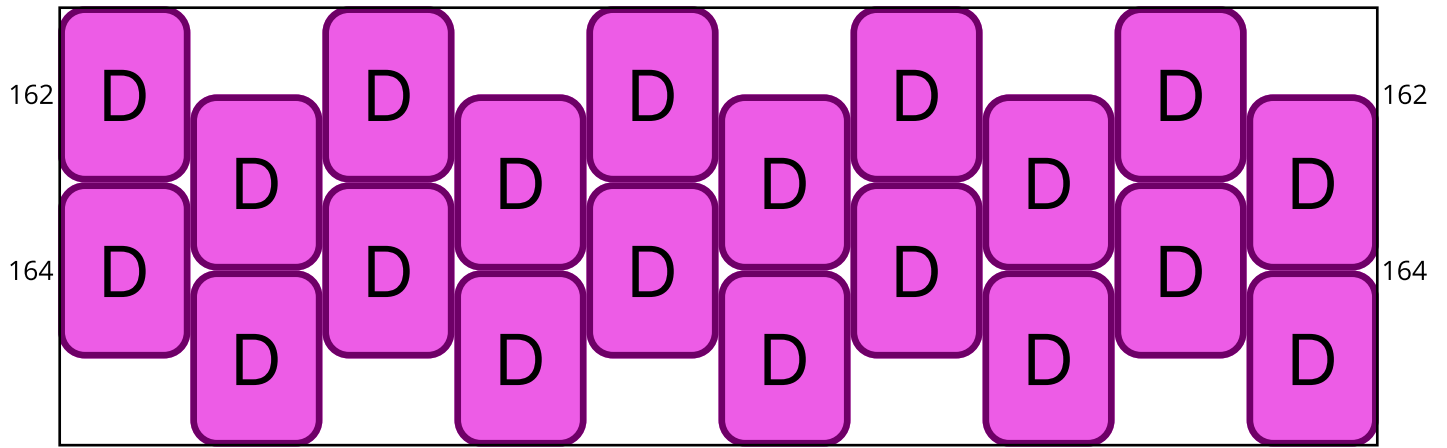

Peeps Bracelet

Type: Peyote

Width: 10

Height: 82

Finished size: 1,2 x 13,2 cm

Total beads: 820

© 2024 Emmanuelle Royer

www.yulumai.org

Copyright: yulumai2025

Word Chart

Row 1&2 L (10)D
Row 3 (R) (5)D
Row 4 (L) (5)D
Row 5 (R) (5)D
Row 6 (L) (5)D
Row 7 (R) (5)D
Row 8 (L) (5)D
Row 9 (R) (5)D
Row 10 (L) (5)D
Row 11 (R) (5)D
Row 12 (L) (5)D
Row 13 (R) (5)D
Row 14 (L) (5)D
Row 15 (R) (5)D
Row 16 (L) (5)D
Row 17 (R) (5)D
Row 18 (L) (5)D
Row 19 (R) (5)D
Row 20 (L) (5)D
Row 21 (R) (5)D
Row 22 (L) (5)D
Row 23 (R) (2)C, (3)D
Row 24 (L) (3)D, (2)C
Row 25 (R) (4)C, (1)D
Row 26 (L) (1)D, (4)C
Row 27 (R) (5)C
Row 28 (L) (5)C
Row 29 (R) (5)C
Row 30 (L) (5)C
Row 31 (R) (5)C
Row 32 (L) (5)C
Row 33 (R) (5)C
Row 34 (L) (5)C
Row 35 (R) (5)C
Row 36 (L) (5)C
Row 37 (R) (5)C
Row 38 (L) (5)C
Row 39 (R) (1)C, (2)B, (2)C
Row 40 (L) (3)C, (2)B
Row 41 (R) (5)B

Row 42 (L) (1)C, (4)B
Row 43 (R) (5)B
Row 44 (L) (5)B
Row 45 (R) (5)B
Row 46 (L) (5)B
Row 47 (R) (5)B
Row 48 (L) (5)B
Row 49 (R) (5)B
Row 50 (L) (5)B
Row 51 (R) (5)B
Row 52 (L) (5)B
Row 53 (R) (5)B
Row 54 (L) (5)B
Row 55 (R) (1)B, (2)A, (2)B
Row 56 (L) (2)B, (3)A
Row 57 (R) (1)B, (3)A, (1)B
Row 58 (L) (1)B, (4)A
Row 59 (R) (5)A
Row 60 (L) (5)A
Row 61 (R) (5)A
Row 62 (L) (5)A
Row 63 (R) (5)A
Row 64 (L) (5)A
Row 65 (R) (5)A
Row 66 (L) (5)A
Row 67 (R) (5)A
Row 68 (L) (5)A
Row 69 (R) (5)A
Row 70 (L) (5)A
Row 71 (R) (5)A
Row 72 (L) (5)A
Row 73 (R) (5)A
Row 74 (L) (5)A
Row 75 (R) (5)A
Row 76 (L) (5)A
Row 77 (R) (5)A
Row 78 (L) (5)A
Row 79 (R) (5)A
Row 80 (L) (5)A
Row 81 (R) (5)A
Row 82 (L) (5)A
Row 83 (R) (5)A