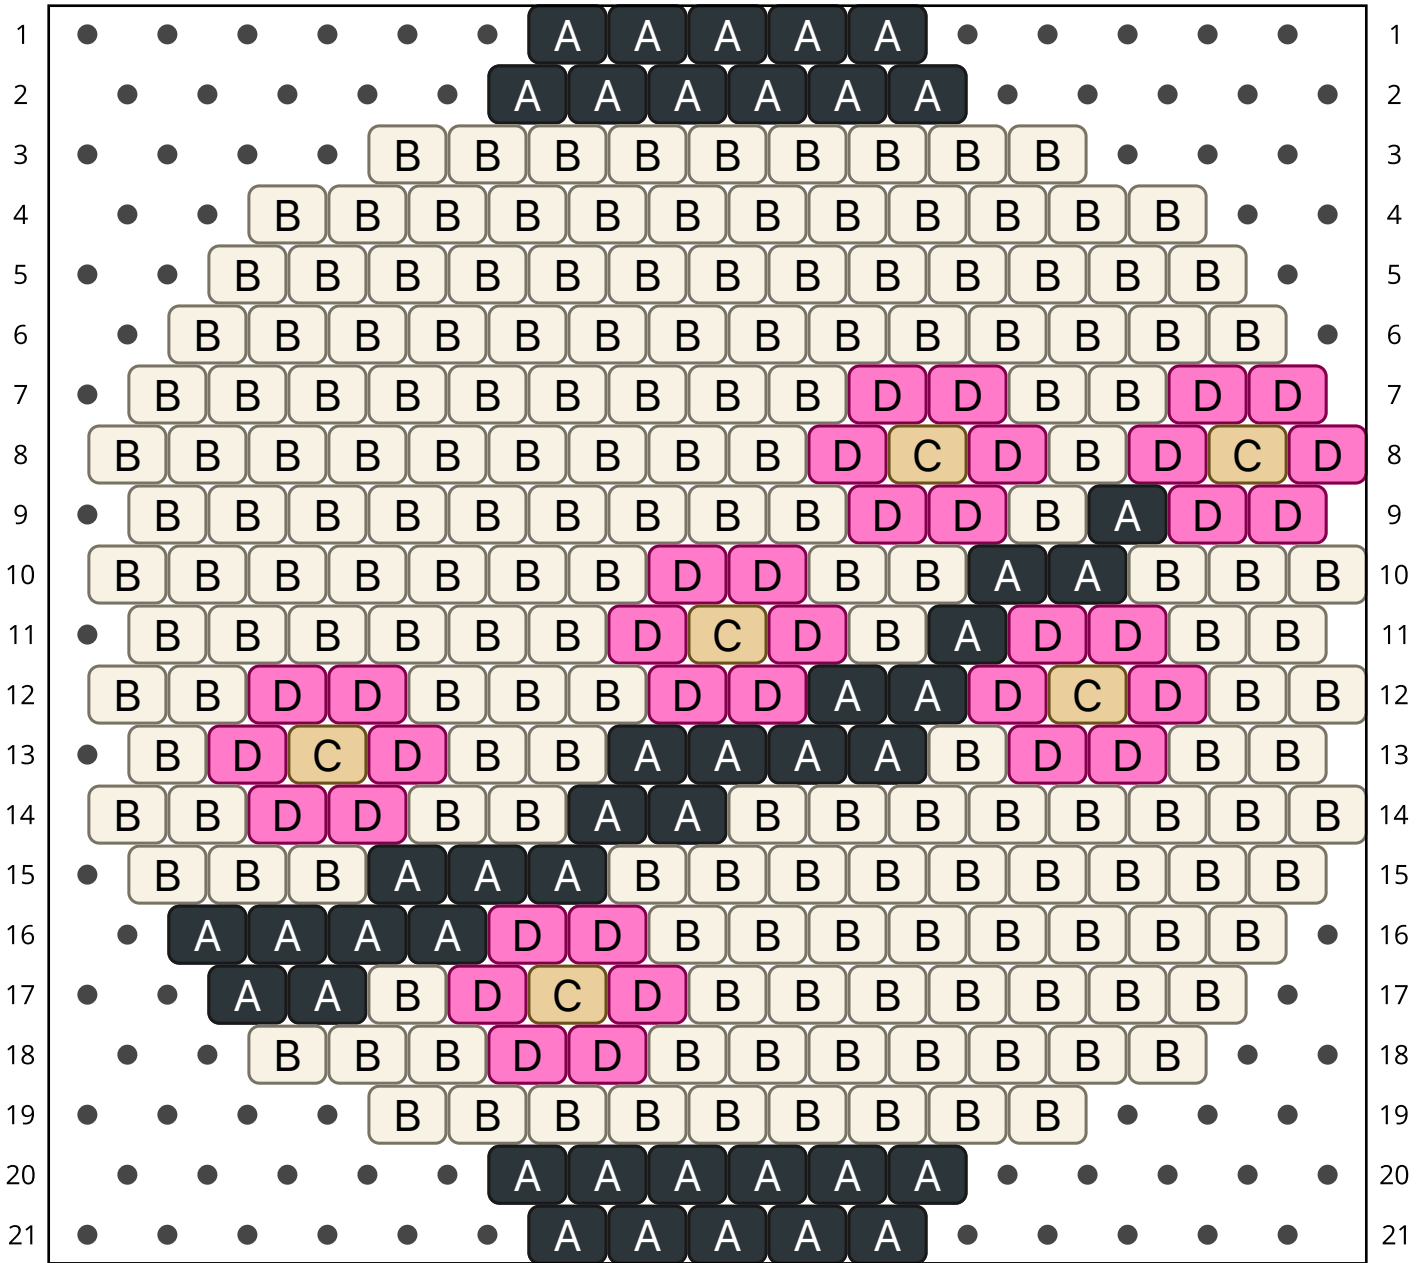

Lamp

Type: Brick

Width: 16

Height: 21

Fringe: 14

Finished size: 2,6 x 4,2 cm

Total beads: 327

© 2024 Emmanuelle Royer

www.yulumai.org

Copyright: yulumai2025

Word Chart

Row 1 (L) (5)A

Row 2 (R) (6)A

Row 3 (L) (9)B

Row 4 (R) (12)B

Row 5 (L) (13)B

Row 6 (R) (14)B

Row 7 (L) (2)D, (2)B, (2)D, (9)B

Row 8 (R) (9)B, (1)D, (1)C, (1)D, (1)B, (1)D, (1)C, (1)D

Row 9 (L) (2)D, (1)A, (1)B, (2)D, (9)B

Row 10 (R) (7)B, (2)D, (2)B, (2)A, (3)B

Row 11 (L) (2)B, (2)D, (1)A, (1)B, (1)D, (1)C, (1)D, (6)B

Row 12 (R) (2)B, (2)D, (3)B, (2)D, (2)A, (1)D, (1)C, (1)D, (2)B

Row 13 (L) (2)B, (2)D, (1)B, (4)A, (2)B, (1)D, (1)C, (1)D, (1)B

Row 14 (R) (2)B, (2)D, (2)B, (2)A, (8)B

Row 15 (L) (9)B, (3)A, (3)B

Row 16 (R) (4)A, (2)D, (8)B