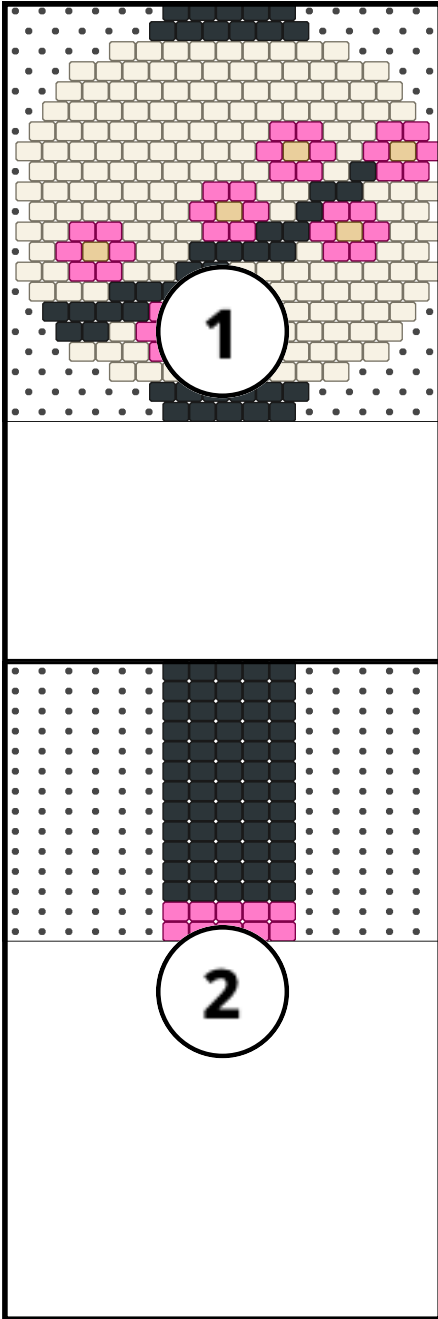

Lamp

Type: Brick

Width: 16

Height: 21

Fringe: 14

Finished size: 2,6 x 4,2 cm

Total beads: 327

© 2024 Emmanuelle Royer

www.yulumai.org

Copyright: yulumai2025

Word Chart

Row 1 (L) (5)A

Row 2 (R) (6)A

Row 3 (L) (9)B

Row 4 (R) (12)B

Row 5 (L) (13)B

Row 6 (R) (14)B

Row 7 (L) (2)D, (2)B, (2)D, (9)B

Row 8 (R) (9)B, (1)D, (1)C, (1)D, (1)B, (1)D, (1)C, (1)D

Row 9 (L) (2)D, (1)A, (1)B, (2)D, (9)B

Row 10 (R) (7)B, (2)D, (2)B, (2)A, (3)B

Row 11 (L) (2)B, (2)D, (1)A, (1)B, (1)D, (1)C, (1)D, (6)B

Row 12 (R) (2)B, (2)D, (3)B, (2)D, (2)A, (1)D, (1)C, (1)D, (2)B

Row 13 (L) (2)B, (2)D, (1)B, (4)A, (2)B, (1)D, (1)C, (1)D, (1)B

Row 14 (R) (2)B, (2)D, (2)B, (2)A, (8)B

Row 15 (L) (9)B, (3)A, (3)B

Row 16 (R) (4)A, (2)D, (8)B