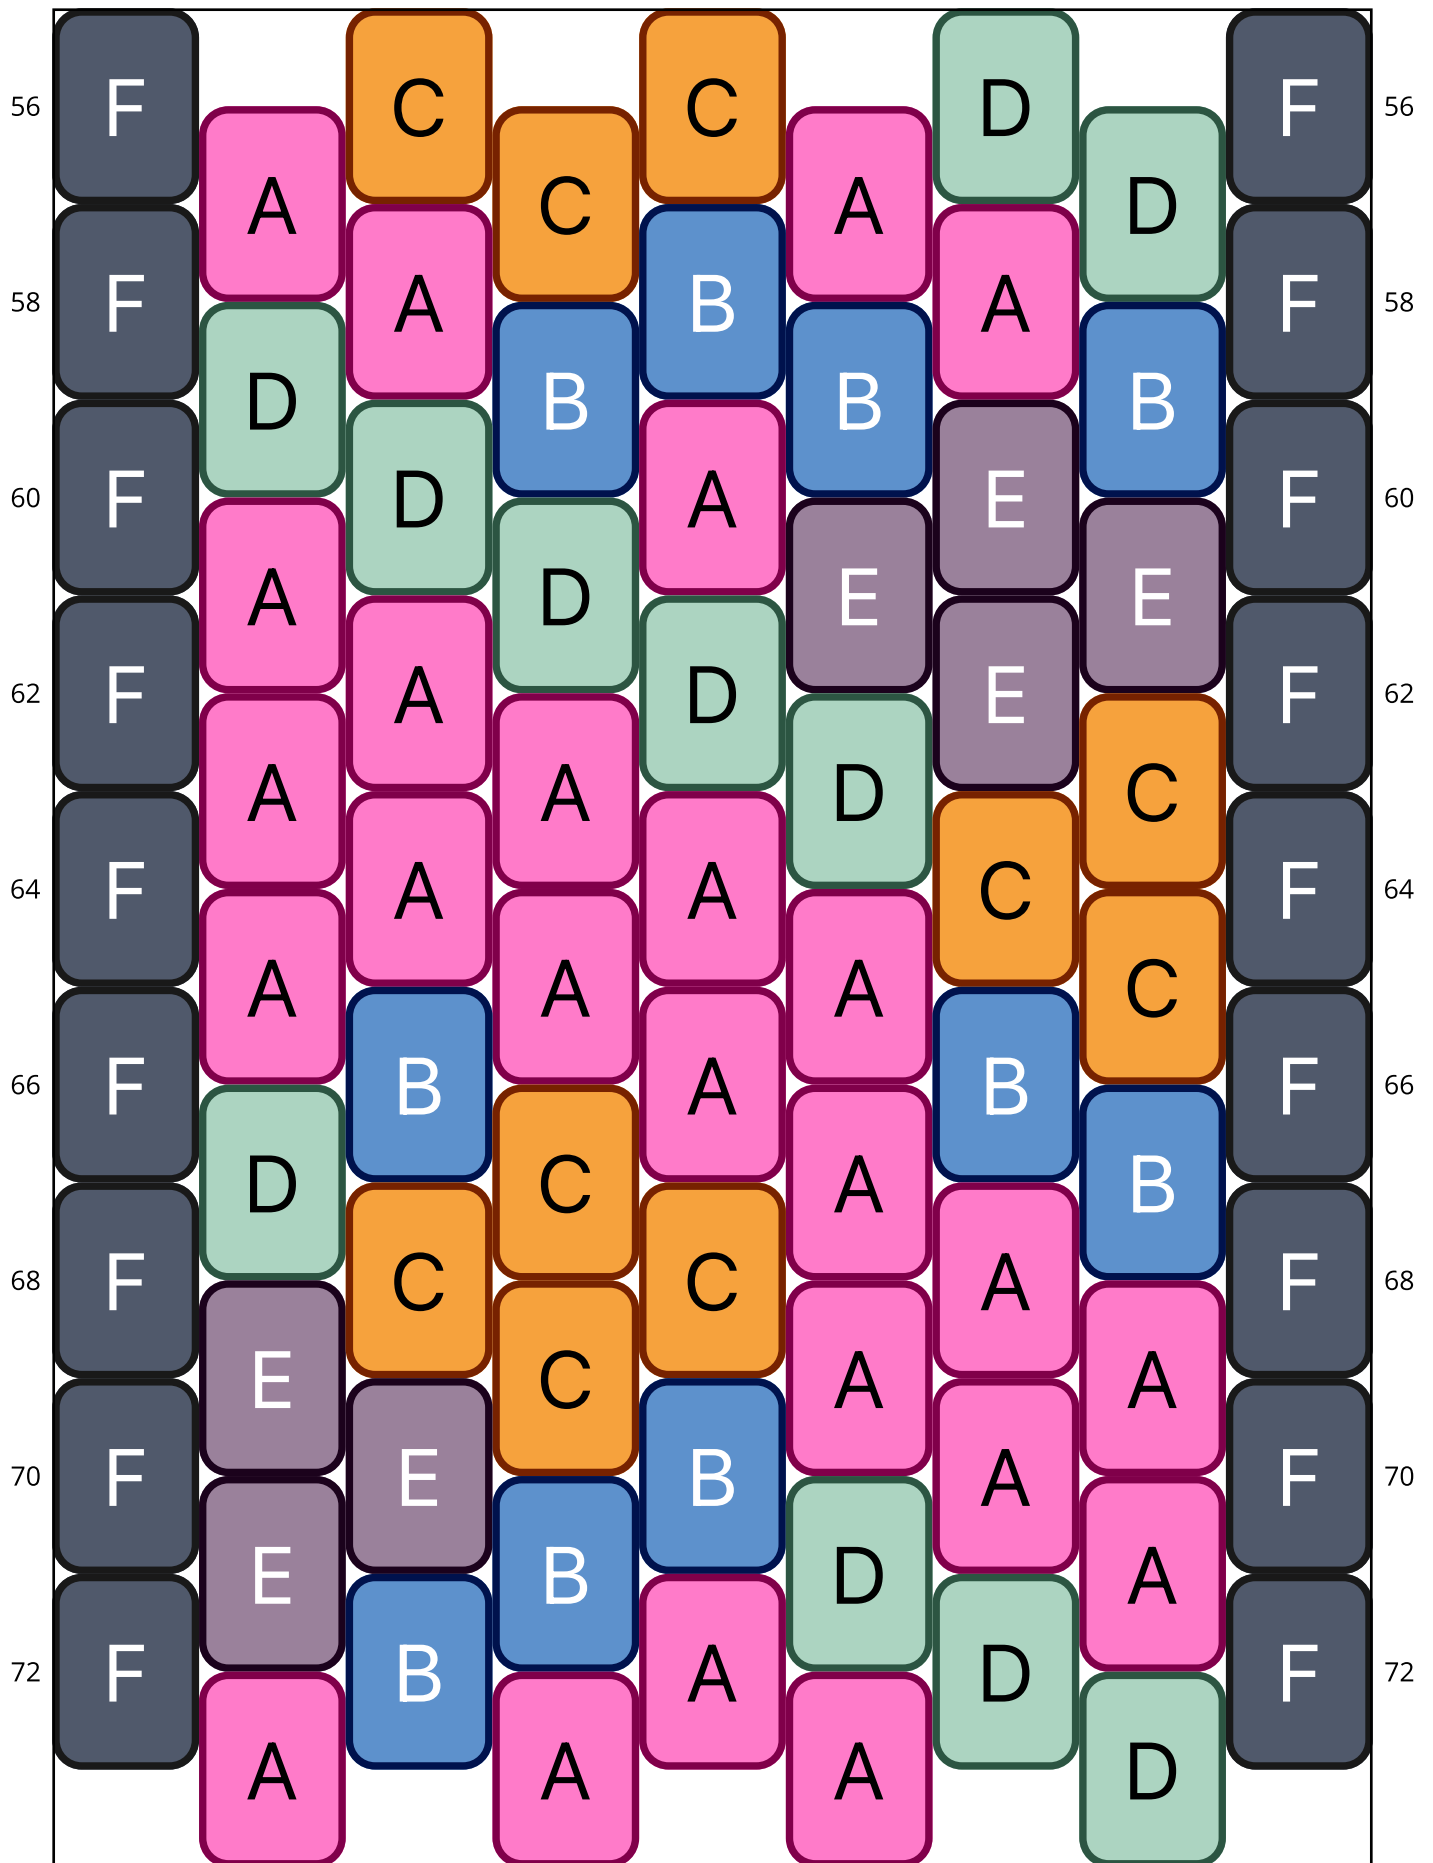

# Noren

Type: Peyote

Width: 9

Height: 36

Finished size: 1,1 x 5,8 cm

Total beads: 324

© 2024 Emmanuelle Royer

[www.yulumai.org](http://www.yulumai.org)

## Word Chart

Row 1&2 L (1)F, (1)C, (1)E, (1)B, (3)A, (1)D, (1)F

Row 3 (R) (1)F, (1)D, (1)A, (1)C, (1)F

Row 4 (L) (1)C, (1)A, (1)D, (1)B

Row 5 (R) (1)F, (1)E, (1)B, (1)A, (1)F

Row 6 (L) (1)B, (1)D, (2)E

Row 7 (R) (1)F, (1)E, (1)C, (1)D, (1)F

Row 8 (L) (1)D, (2)C, (1)A

Row 9 (R) (1)F, (1)A, (1)C, (1)B, (1)F

Row 10 (L) (1)A, (1)B, (1)A, (1)D

Row 11 (R) (1)F, (1)D, (2)A, (1)F

Row 12 (L) (2)A, (1)D, (1)A

Row 13 (R) (1)F, (1)A, (1)D, (1)A, (1)F

Row 14 (L) (1)A, (1)D, (2)A

Row 15 (R) (1)F, (1)A, (1)B, (1)E, (1)F

Row 16 (L) (1)B, (1)E, (2)A

Row 17 (R) (1)F, (1)A, (1)B, (1)E, (1)F

Row 18 (L) (1)B, (1)C, (1)A, (1)D

Row 19 (R) (1)F, (1)D, (2)C, (1)F

Row 20 (L) (1)A, (1)C, (1)D, (1)A