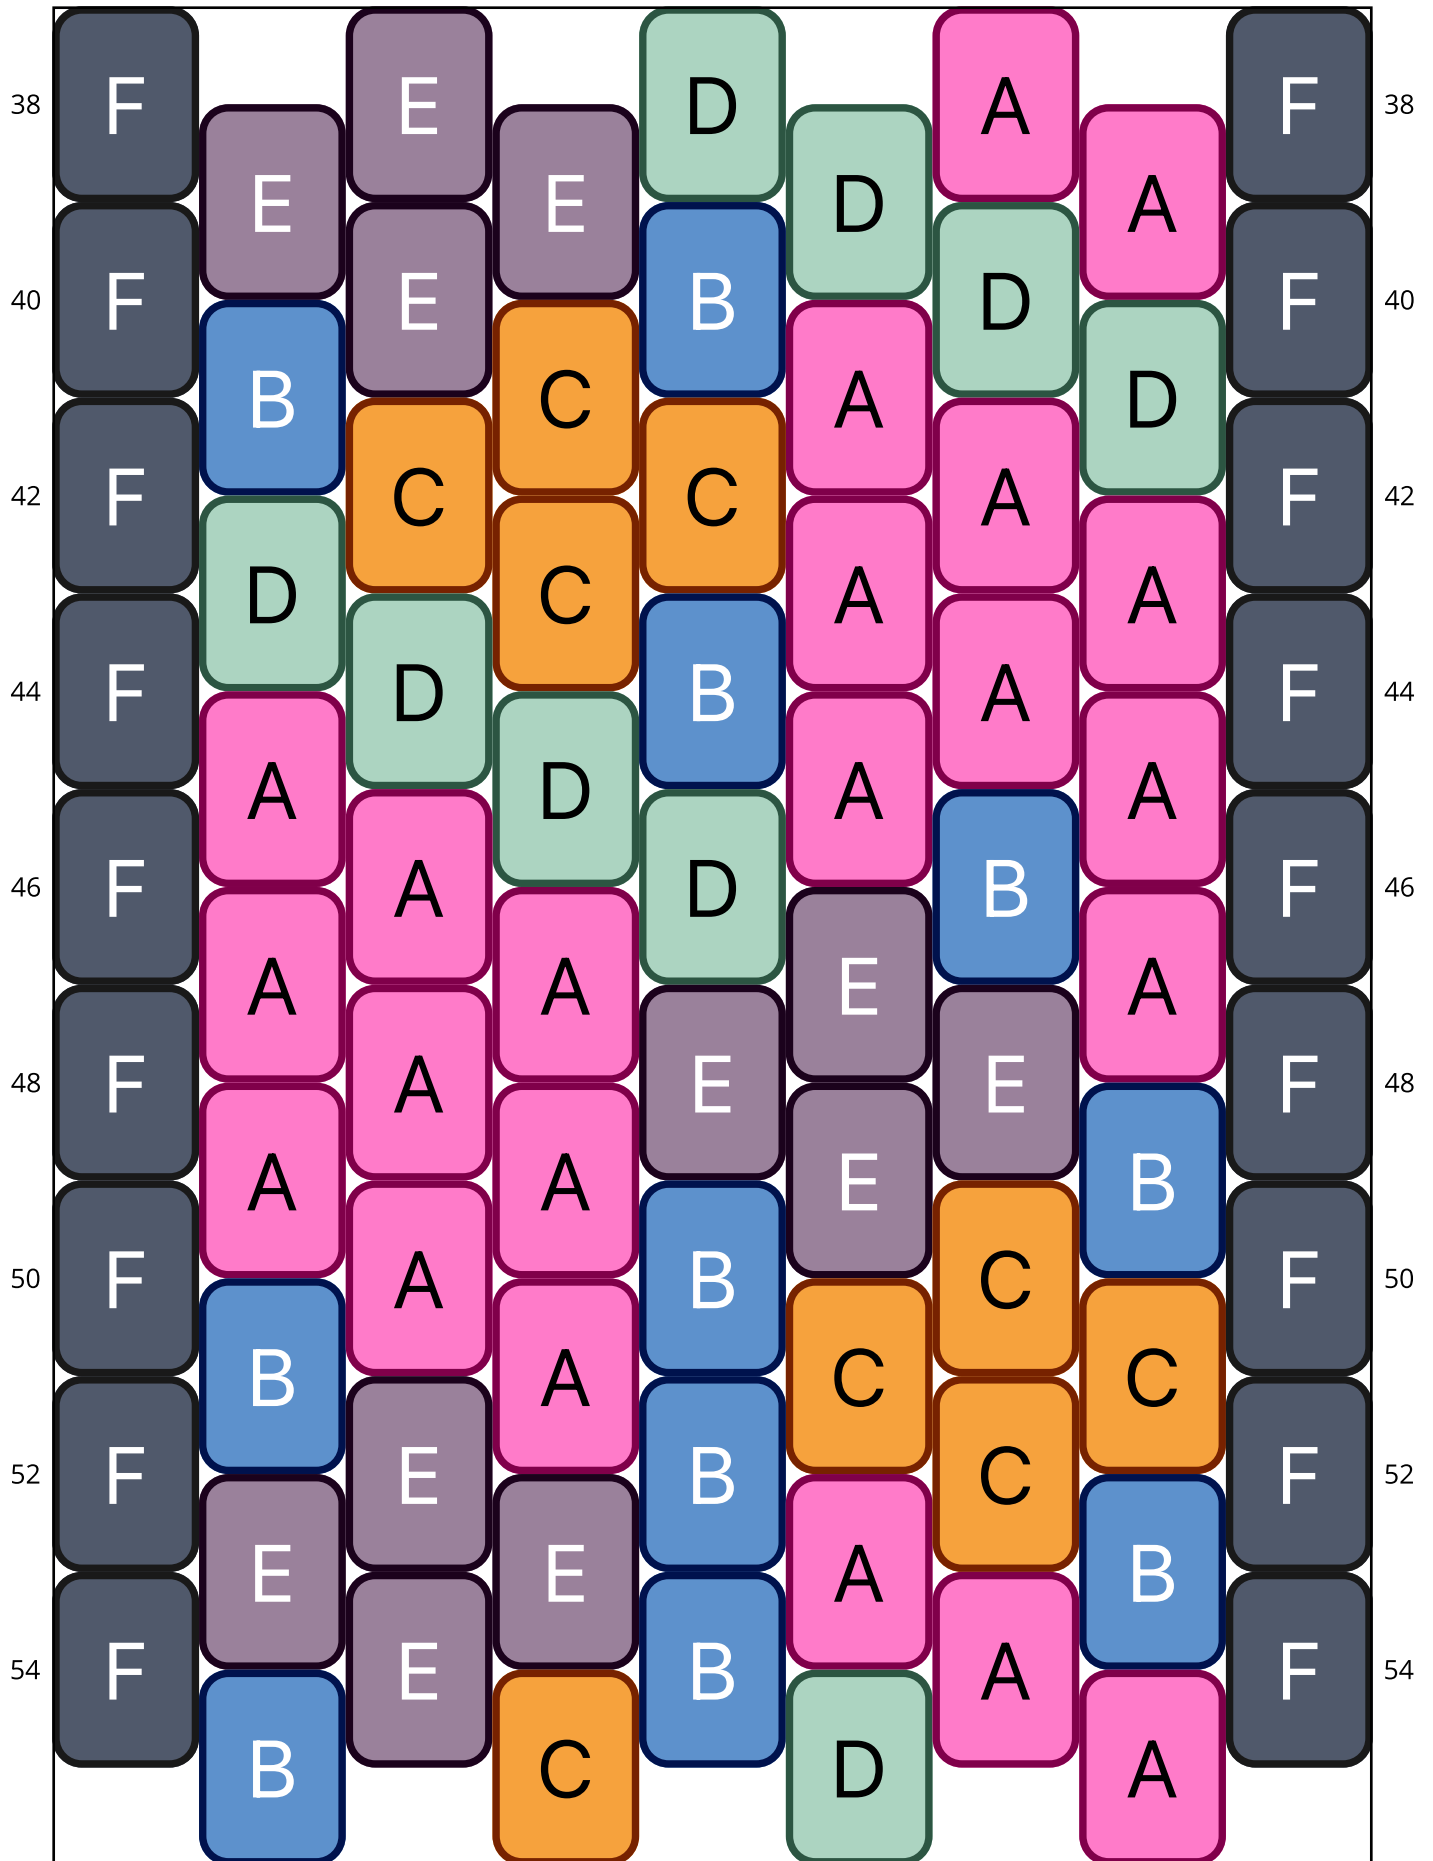

# Noren

Type: Peyote

Width: 9

Height: 36

Finished size: 1,1 x 5,8 cm

Total beads: 324

© 2024 Emmanuelle Royer

[www.yulumai.org](http://www.yulumai.org)

## Word Chart

Row 1&2 L (1)F, (1)C, (1)E, (1)B, (3)A, (1)D, (1)F

Row 3 (R) (1)F, (1)D, (1)A, (1)C, (1)F

Row 4 (L) (1)C, (1)A, (1)D, (1)B

Row 5 (R) (1)F, (1)E, (1)B, (1)A, (1)F

Row 6 (L) (1)B, (1)D, (2)E

Row 7 (R) (1)F, (1)E, (1)C, (1)D, (1)F

Row 8 (L) (1)D, (2)C, (1)A

Row 9 (R) (1)F, (1)A, (1)C, (1)B, (1)F

Row 10 (L) (1)A, (1)B, (1)A, (1)D

Row 11 (R) (1)F, (1)D, (2)A, (1)F

Row 12 (L) (2)A, (1)D, (1)A

Row 13 (R) (1)F, (1)A, (1)D, (1)A, (1)F

Row 14 (L) (1)A, (1)D, (2)A

Row 15 (R) (1)F, (1)A, (1)B, (1)E, (1)F

Row 16 (L) (1)B, (1)E, (2)A

Row 17 (R) (1)F, (1)A, (1)B, (1)E, (1)F

Row 18 (L) (1)B, (1)C, (1)A, (1)D

Row 19 (R) (1)F, (1)D, (2)C, (1)F

Row 20 (L) (1)A, (1)C, (1)D, (1)A