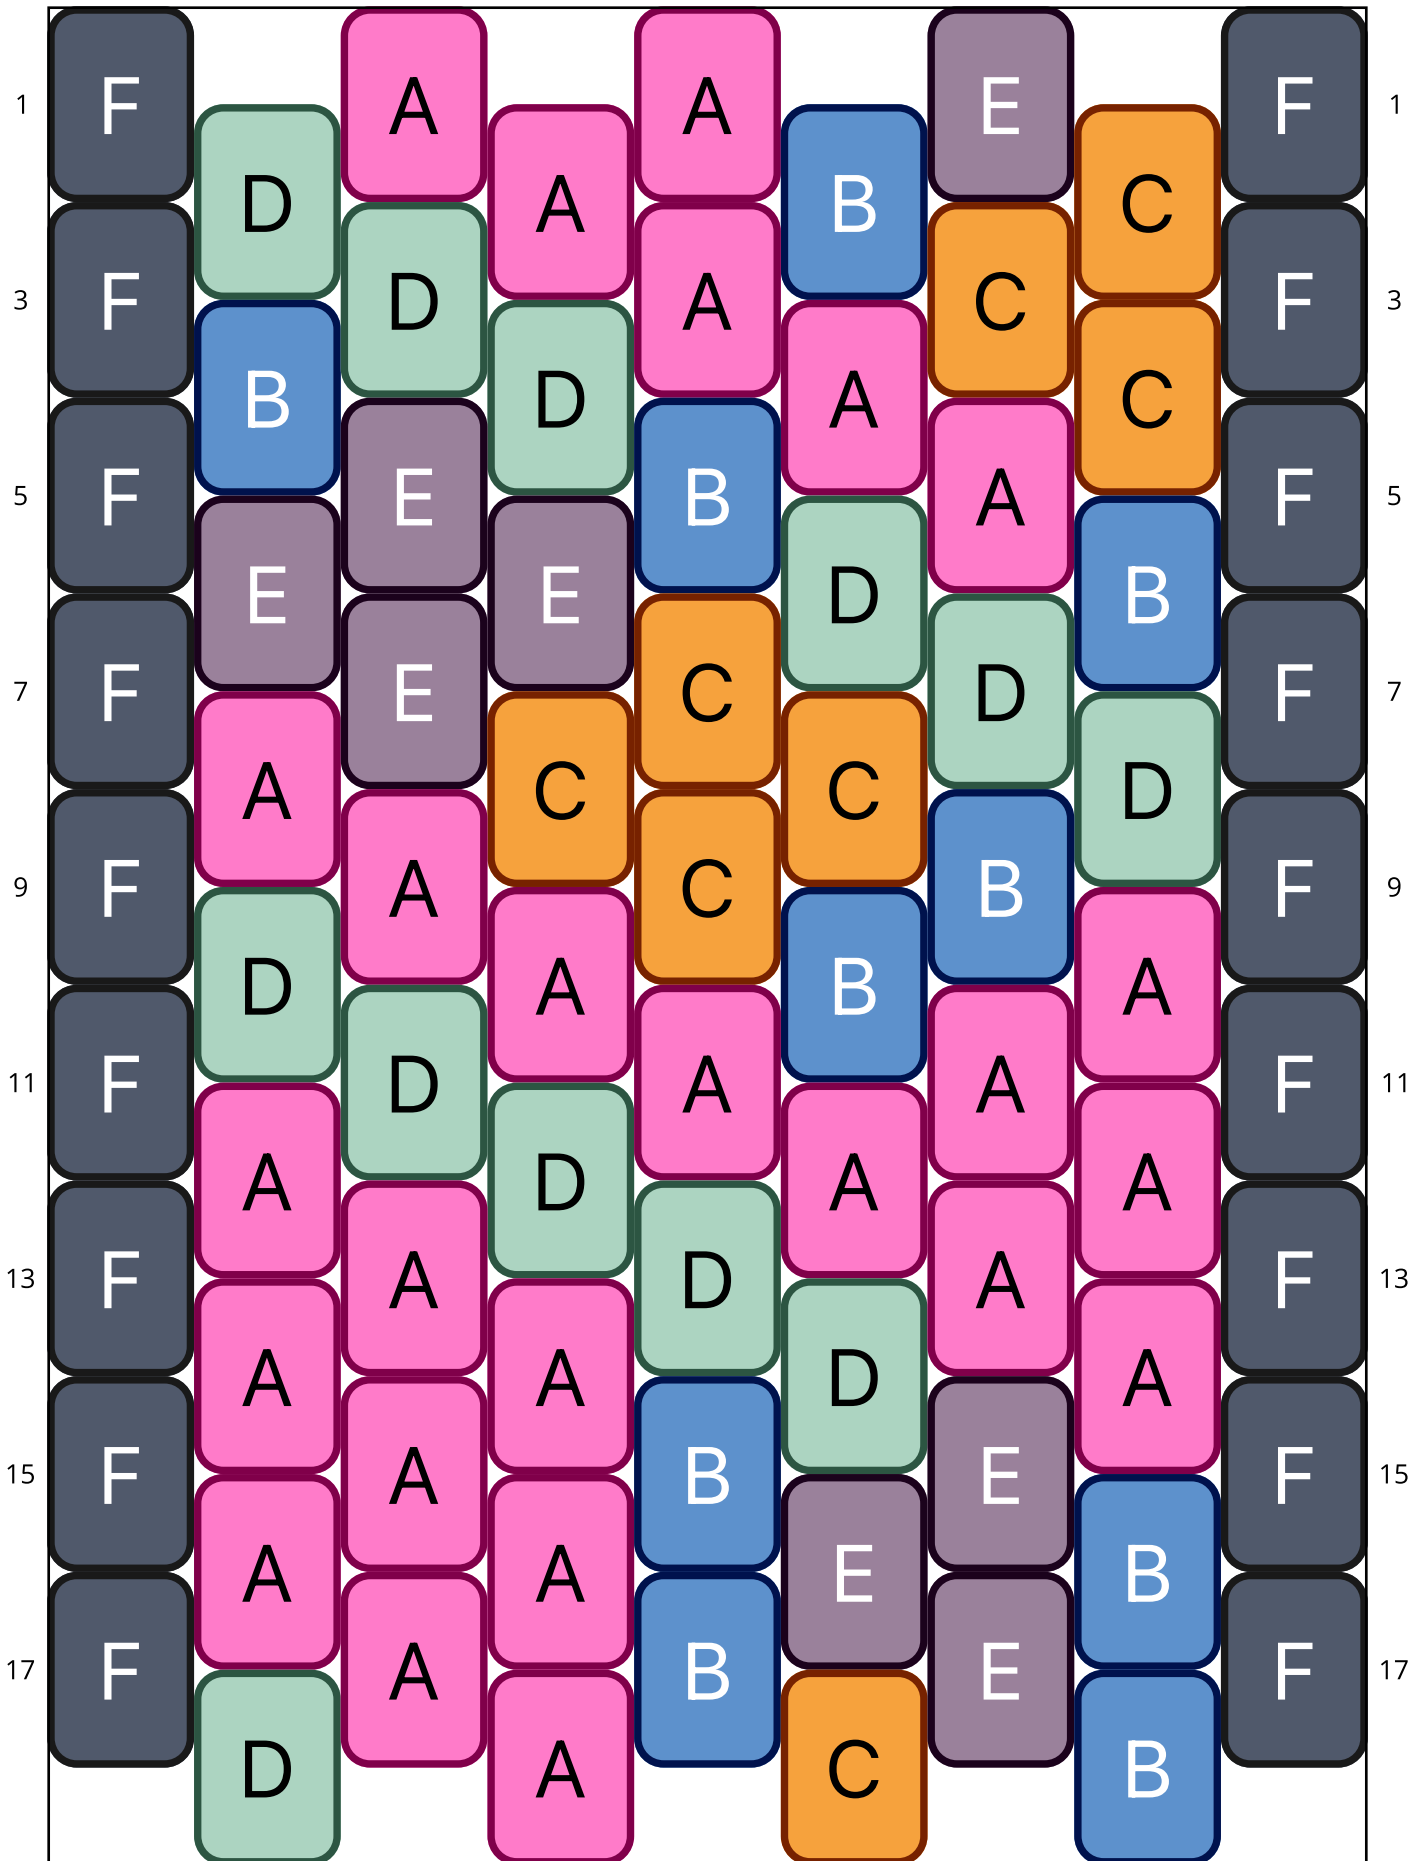

# Noren

Type: Peyote

Width: 9

Height: 36

Finished size: 1,1 x 5,8 cm

Total beads: 324

© 2024 Emmanuelle Royer

[www.yulumai.org](http://www.yulumai.org)

## Word Chart

Row 1&2 L (1)F, (1)C, (1)E, (1)B, (3)A, (1)D, (1)F

Row 3 (R) (1)F, (1)D, (1)A, (1)C, (1)F

Row 4 (L) (1)C, (1)A, (1)D, (1)B

Row 5 (R) (1)F, (1)E, (1)B, (1)A, (1)F

Row 6 (L) (1)B, (1)D, (2)E

Row 7 (R) (1)F, (1)E, (1)C, (1)D, (1)F

Row 8 (L) (1)D, (2)C, (1)A

Row 9 (R) (1)F, (1)A, (1)C, (1)B, (1)F

Row 10 (L) (1)A, (1)B, (1)A, (1)D

Row 11 (R) (1)F, (1)D, (2)A, (1)F

Row 12 (L) (2)A, (1)D, (1)A

Row 13 (R) (1)F, (1)A, (1)D, (1)A, (1)F

Row 14 (L) (1)A, (1)D, (2)A

Row 15 (R) (1)F, (1)A, (1)B, (1)E, (1)F

Row 16 (L) (1)B, (1)E, (2)A

Row 17 (R) (1)F, (1)A, (1)B, (1)E, (1)F

Row 18 (L) (1)B, (1)C, (1)A, (1)D

Row 19 (R) (1)F, (1)D, (2)C, (1)F

Row 20 (L) (1)A, (1)C, (1)D, (1)A