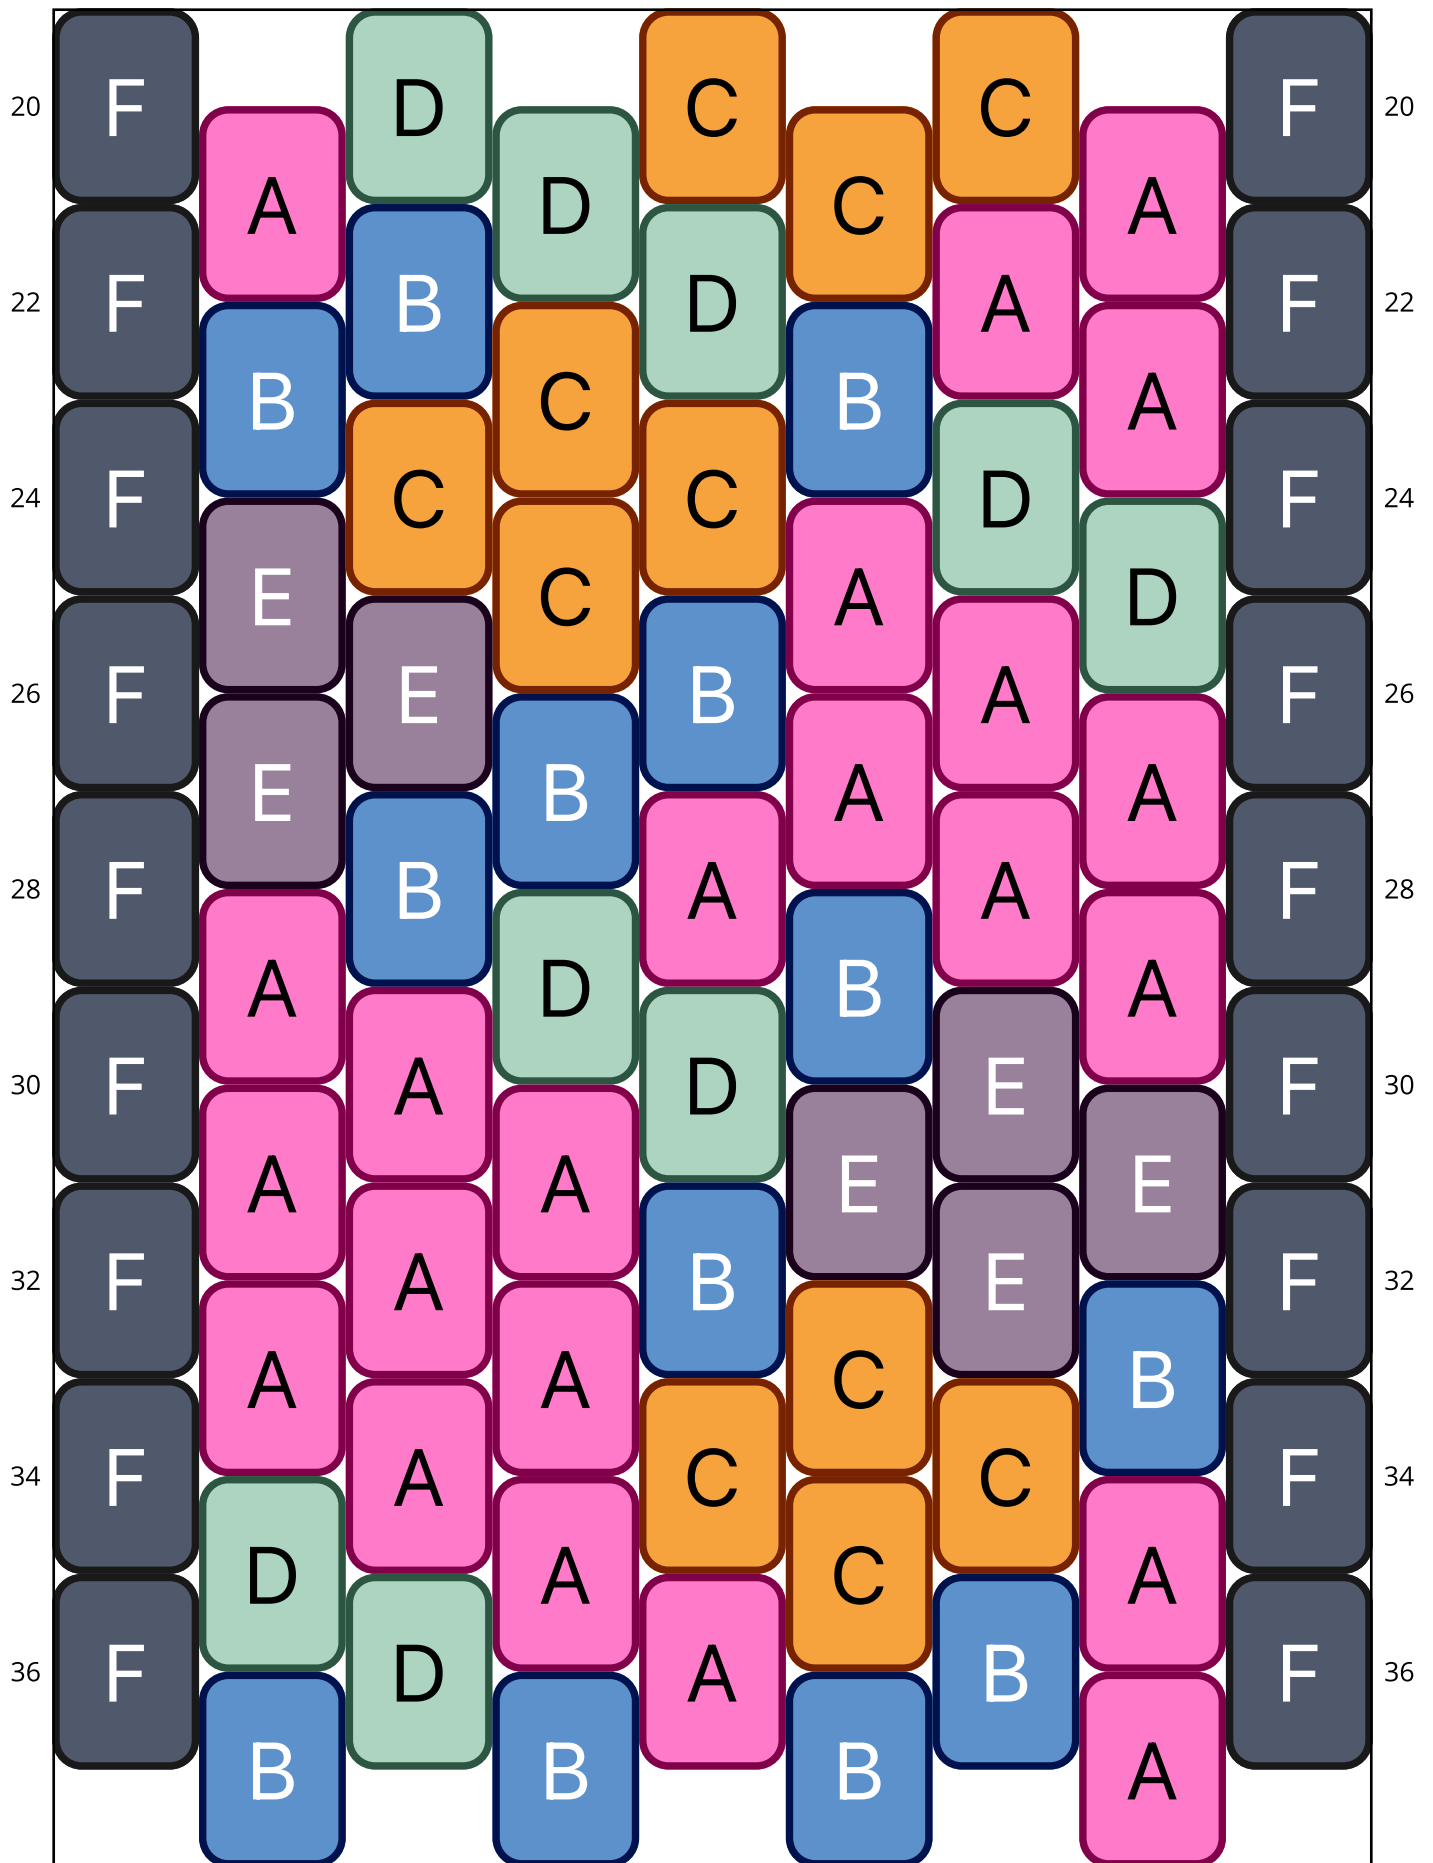

# Noren

Type: Peyote

Width: 9

Height: 36

Finished size: 1,1 x 5,8 cm

Total beads: 324

© 2024 Emmanuelle Royer

[www.yulumai.org](http://www.yulumai.org)

## Word Chart

Row 1&2 L (1)F, (1)C, (1)E, (1)B, (3)A, (1)D, (1)F

Row 3 (R) (1)F, (1)D, (1)A, (1)C, (1)F

Row 4 (L) (1)C, (1)A, (1)D, (1)B

Row 5 (R) (1)F, (1)E, (1)B, (1)A, (1)F

Row 6 (L) (1)B, (1)D, (2)E

Row 7 (R) (1)F, (1)E, (1)C, (1)D, (1)F

Row 8 (L) (1)D, (2)C, (1)A

Row 9 (R) (1)F, (1)A, (1)C, (1)B, (1)F

Row 10 (L) (1)A, (1)B, (1)A, (1)D

Row 11 (R) (1)F, (1)D, (2)A, (1)F

Row 12 (L) (2)A, (1)D, (1)A

Row 13 (R) (1)F, (1)A, (1)D, (1)A, (1)F

Row 14 (L) (1)A, (1)D, (2)A

Row 15 (R) (1)F, (1)A, (1)B, (1)E, (1)F

Row 16 (L) (1)B, (1)E, (2)A

Row 17 (R) (1)F, (1)A, (1)B, (1)E, (1)F

Row 18 (L) (1)B, (1)C, (1)A, (1)D

Row 19 (R) (1)F, (1)D, (2)C, (1)F

Row 20 (L) (1)A, (1)C, (1)D, (1)A