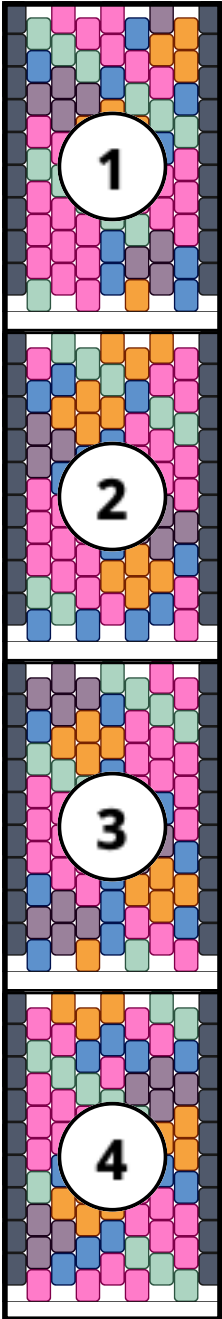

# Noren

Type: Peyote

Width: 9

Height: 36

Finished size: 1,1 x 5,8 cm

Total beads: 324

© 2024 Emmanuelle Royer

[www.yulumai.org](http://www.yulumai.org)

## Word Chart

Row 1&2 L (1)F, (1)C, (1)E, (1)B, (3)A, (1)D, (1)F

Row 3 (R) (1)F, (1)D, (1)A, (1)C, (1)F

Row 4 (L) (1)C, (1)A, (1)D, (1)B

Row 5 (R) (1)F, (1)E, (1)B, (1)A, (1)F

Row 6 (L) (1)B, (1)D, (2)E

Row 7 (R) (1)F, (1)E, (1)C, (1)D, (1)F

Row 8 (L) (1)D, (2)C, (1)A

Row 9 (R) (1)F, (1)A, (1)C, (1)B, (1)F

Row 10 (L) (1)A, (1)B, (1)A, (1)D

Row 11 (R) (1)F, (1)D, (2)A, (1)F

Row 12 (L) (2)A, (1)D, (1)A

Row 13 (R) (1)F, (1)A, (1)D, (1)A, (1)F

Row 14 (L) (1)A, (1)D, (2)A

Row 15 (R) (1)F, (1)A, (1)B, (1)E, (1)F

Row 16 (L) (1)B, (1)E, (2)A

Row 17 (R) (1)F, (1)A, (1)B, (1)E, (1)F

Row 18 (L) (1)B, (1)C, (1)A, (1)D

Row 19 (R) (1)F, (1)D, (2)C, (1)F

Row 20 (L) (1)A, (1)C, (1)D, (1)A