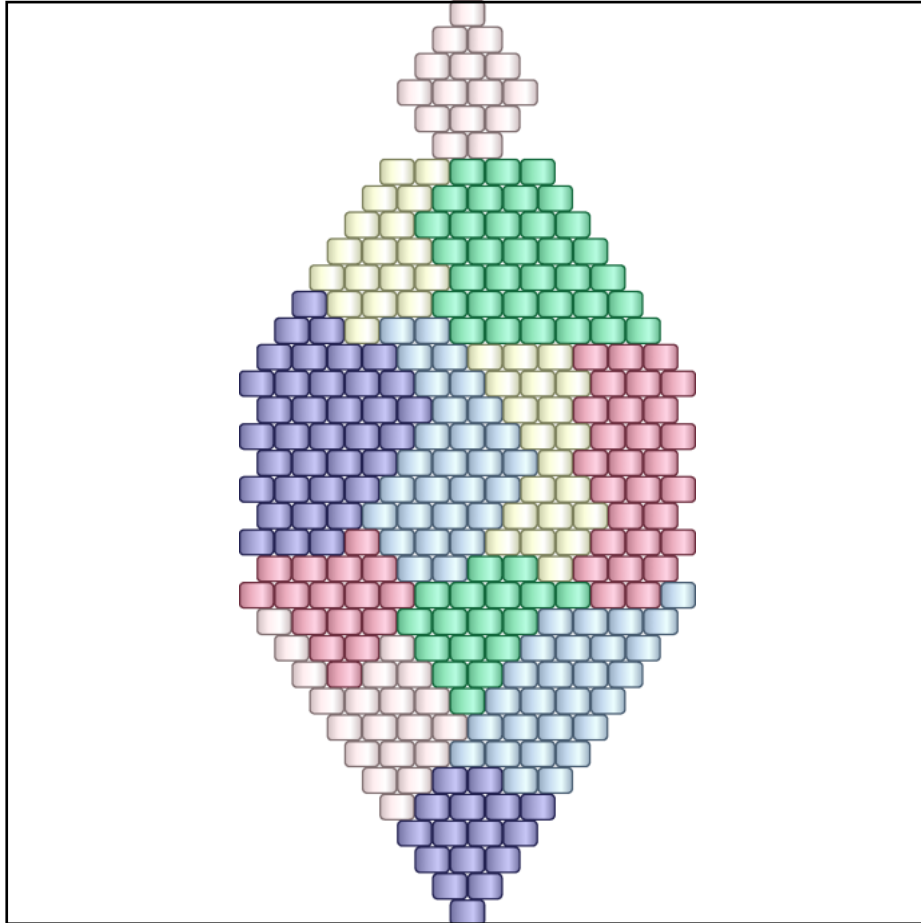

Whispers

Type: Brick

Width: 13

Height: 35

Finished size: 2,2 x 4,2 cm

Total beads: 274

© 2025 Emmanuelle Royer

www.yulumai.org

Copyright: yulumai2025

Word Chart

Row 1 (L) (1)B
Row 2 (R) (2)B
Row 3 (L) (3)B
Row 4 (R) (4)B
Row 5 (L) (3)B
Row 6 (R) (2)B
Row 7 (L) (3)D, (2)A
Row 8 (R) (2)A, (4)D
Row 9 (L) (5)D, (2)A
Row 10 (R) (3)A, (5)D
Row 11 (L) (5)D, (4)A
Row 12 (R) (1)E, (3)A, (6)D
Row 13 (L) (6)D, (2)F, (1)A, (2)E
Row 14 (R) (4)E, (2)F, (3)A, (3)C
Row 15 (L) (3)C, (3)A, (2)F, (5)E
Row 16 (R) (5)E, (2)F, (2)A, (3)C
Row 17 (L) (3)C, (2)A, (3)F, (5)E
Row 18 (R) (4)E, (4)F, (1)A, (3)C
Row 19 (L) (3)C, (2)A, (4)F, (4)E
Row 20 (R) (3)E, (4)F, (3)A, (2)C
Row 21 (L) (3)C, (3)A, (3)F, (1)C, (3)E
Row 22 (R) (4)C, (2)F, (2)D, (1)A, (3)C
Row 23 (L) (1)F, (2)C, (5)D, (5)C
Row 24 (R) (1)B, (3)C, (4)D, (4)F
Row 25 (L) (4)F, (3)D, (1)B, (2)C, (1)B
Row 26 (R) (1)B, (1)C, (2)B, (2)D, (4)F
Row 27 (L) (4)F, (1)D, (4)B
Row 28 (R) (4)B, (4)F
Row 29 (L) (4)F, (3)B
Row 30 (R) (2)B, (2)E, (2)F
Row 31 (L) (4)E, (1)B
Row 32 (R) (4)E
Row 33 (L) (3)E
Row 34 (R) (2)E
Row 35 (L) (1)E

Miyuki Delica 11/0 (DB)

A DB232
Light Lemon Ice Ceylon
Count: 37

B DB234
Baby Pink Ceylon
Count: 35

C DB236
Carnation Pink Ceylon
Count: 44

D DB237
Mint Green Ceylon
Count: 51

E DB240
Dark Sky Blue Ceylon
Count: 52