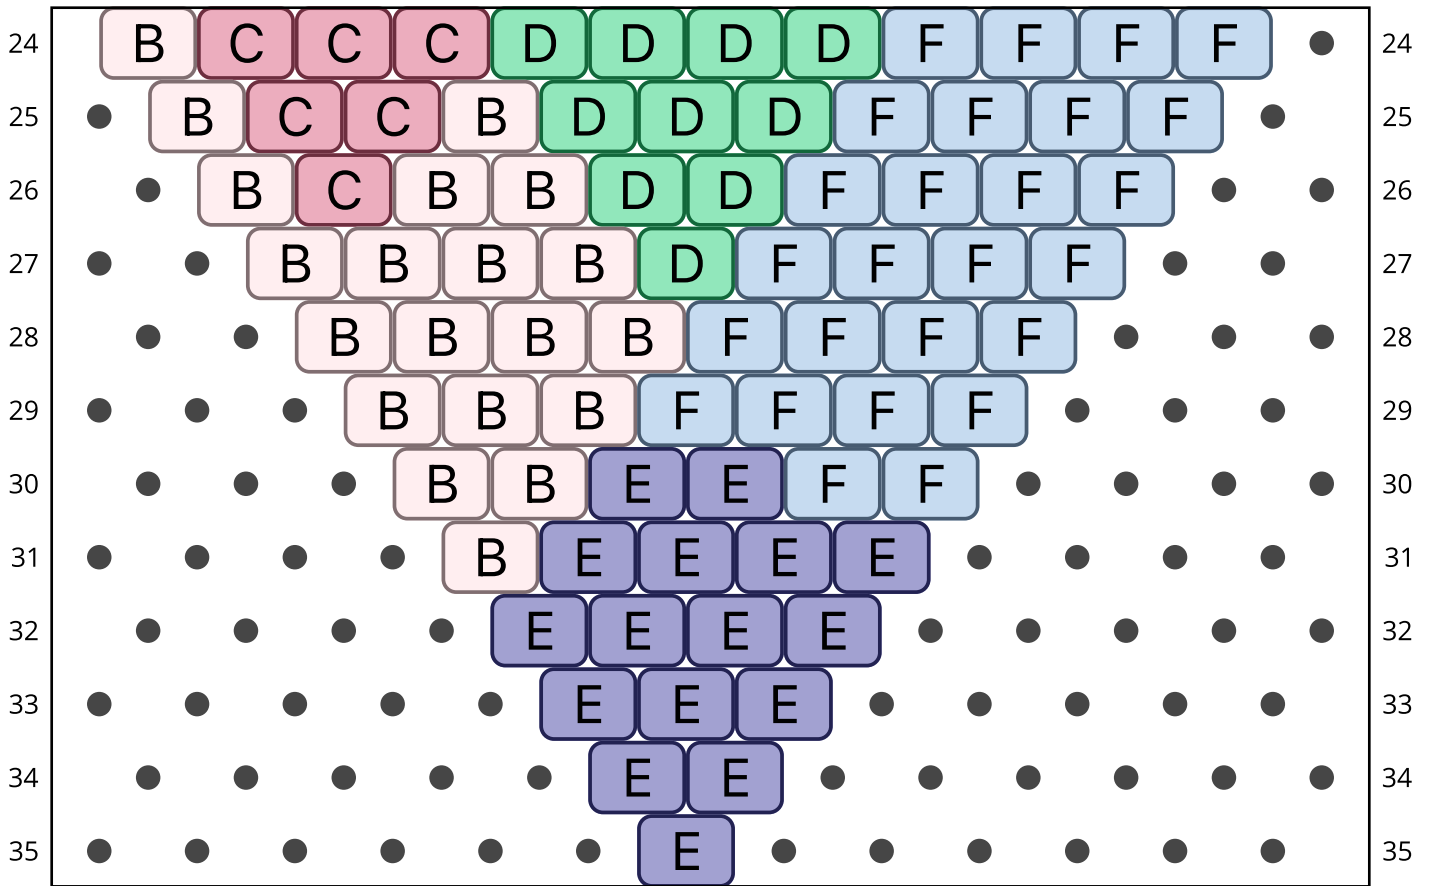

Whispers

Type: Brick

Width: 13

Height: 35

Finished size: 2,2 x 4,2 cm

Total beads: 274

© 2025 Emmanuelle Royer

www.yulumai.org

Copyright: yulumai2025

Word Chart

Row 1 (L) (1)B
Row 2 (R) (2)B
Row 3 (L) (3)B
Row 4 (R) (4)B
Row 5 (L) (3)B
Row 6 (R) (2)B
Row 7 (L) (3)D, (2)A
Row 8 (R) (2)A, (4)D
Row 9 (L) (5)D, (2)A
Row 10 (R) (3)A, (5)D
Row 11 (L) (5)D, (4)A
Row 12 (R) (1)E, (3)A, (6)D
Row 13 (L) (6)D, (2)F, (1)A, (2)E
Row 14 (R) (4)E, (2)F, (3)A, (3)C
Row 15 (L) (3)C, (3)A, (2)F, (5)E
Row 16 (R) (5)E, (2)F, (2)A, (3)C
Row 17 (L) (3)C, (2)A, (3)F, (5)E
Row 18 (R) (4)E, (4)F, (1)A, (3)C
Row 19 (L) (3)C, (2)A, (4)F, (4)E
Row 20 (R) (3)E, (4)F, (3)A, (2)C
Row 21 (L) (3)C, (3)A, (3)F, (1)C, (3)E
Row 22 (R) (4)C, (2)F, (2)D, (1)A, (3)C
Row 23 (L) (1)F, (2)C, (5)D, (5)C
Row 24 (R) (1)B, (3)C, (4)D, (4)F
Row 25 (L) (4)F, (3)D, (1)B, (2)C, (1)B
Row 26 (R) (1)B, (1)C, (2)B, (2)D, (4)F
Row 27 (L) (4)F, (1)D, (4)B
Row 28 (R) (4)B, (4)F
Row 29 (L) (4)F, (3)B
Row 30 (R) (2)B, (2)E, (2)F
Row 31 (L) (4)E, (1)B
Row 32 (R) (4)E
Row 33 (L) (3)E
Row 34 (R) (2)E
Row 35 (L) (1)E

Miyuki Delica 11/0 (DB)

A DB232
Light Lemon Ice Ceylon
Count: 37

B DB234
Baby Pink Ceylon
Count: 35

C DB236
Carnation Pink Ceylon
Count: 44

D DB237
Mint Green Ceylon
Count: 51

E DB240
Dark Sky Blue Ceylon
Count: 52