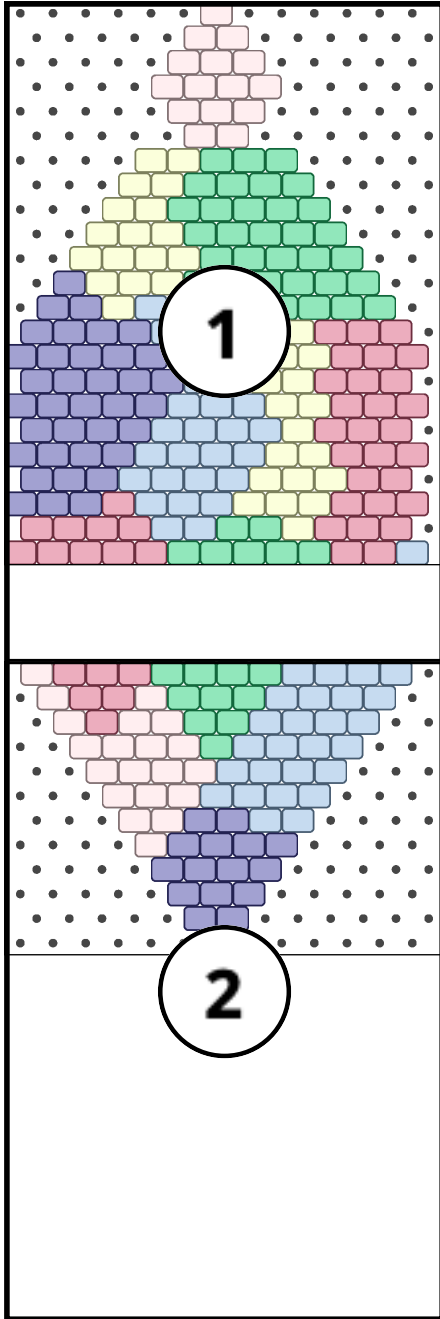

Whispers

Type: Brick

Width: 13

Height: 35

Finished size: 2,2 x 4,2 cm

Total beads: 274

© 2025 Emmanuelle Royer

www.yulumai.org

Copyright: yulumai2025

Word Chart

Row 1 (L) (1)B
Row 2 (R) (2)B
Row 3 (L) (3)B
Row 4 (R) (4)B
Row 5 (L) (3)B
Row 6 (R) (2)B
Row 7 (L) (3)D, (2)A
Row 8 (R) (2)A, (4)D
Row 9 (L) (5)D, (2)A
Row 10 (R) (3)A, (5)D
Row 11 (L) (5)D, (4)A
Row 12 (R) (1)E, (3)A, (6)D
Row 13 (L) (6)D, (2)F, (1)A, (2)E
Row 14 (R) (4)E, (2)F, (3)A, (3)C
Row 15 (L) (3)C, (3)A, (2)F, (5)E
Row 16 (R) (5)E, (2)F, (2)A, (3)C
Row 17 (L) (3)C, (2)A, (3)F, (5)E
Row 18 (R) (4)E, (4)F, (1)A, (3)C
Row 19 (L) (3)C, (2)A, (4)F, (4)E
Row 20 (R) (3)E, (4)F, (3)A, (2)C
Row 21 (L) (3)C, (3)A, (3)F, (1)C, (3)E
Row 22 (R) (4)C, (2)F, (2)D, (1)A, (3)C
Row 23 (L) (1)F, (2)C, (5)D, (5)C
Row 24 (R) (1)B, (3)C, (4)D, (4)F
Row 25 (L) (4)F, (3)D, (1)B, (2)C, (1)B
Row 26 (R) (1)B, (1)C, (2)B, (2)D, (4)F
Row 27 (L) (4)F, (1)D, (4)B
Row 28 (R) (4)B, (4)F
Row 29 (L) (4)F, (3)B
Row 30 (R) (2)B, (2)E, (2)F
Row 31 (L) (4)E, (1)B
Row 32 (R) (4)E
Row 33 (L) (3)E
Row 34 (R) (2)E
Row 35 (L) (1)E

Miyuki Delica 11/0 (DB)

A DB232
Light Lemon Ice Ceylon
Count: 37

B DB234
Baby Pink Ceylon
Count: 35

C DB236
Carnation Pink Ceylon
Count: 44

D DB237
Mint Green Ceylon
Count: 51

E DB240
Dark Sky Blue Ceylon
Count: 52