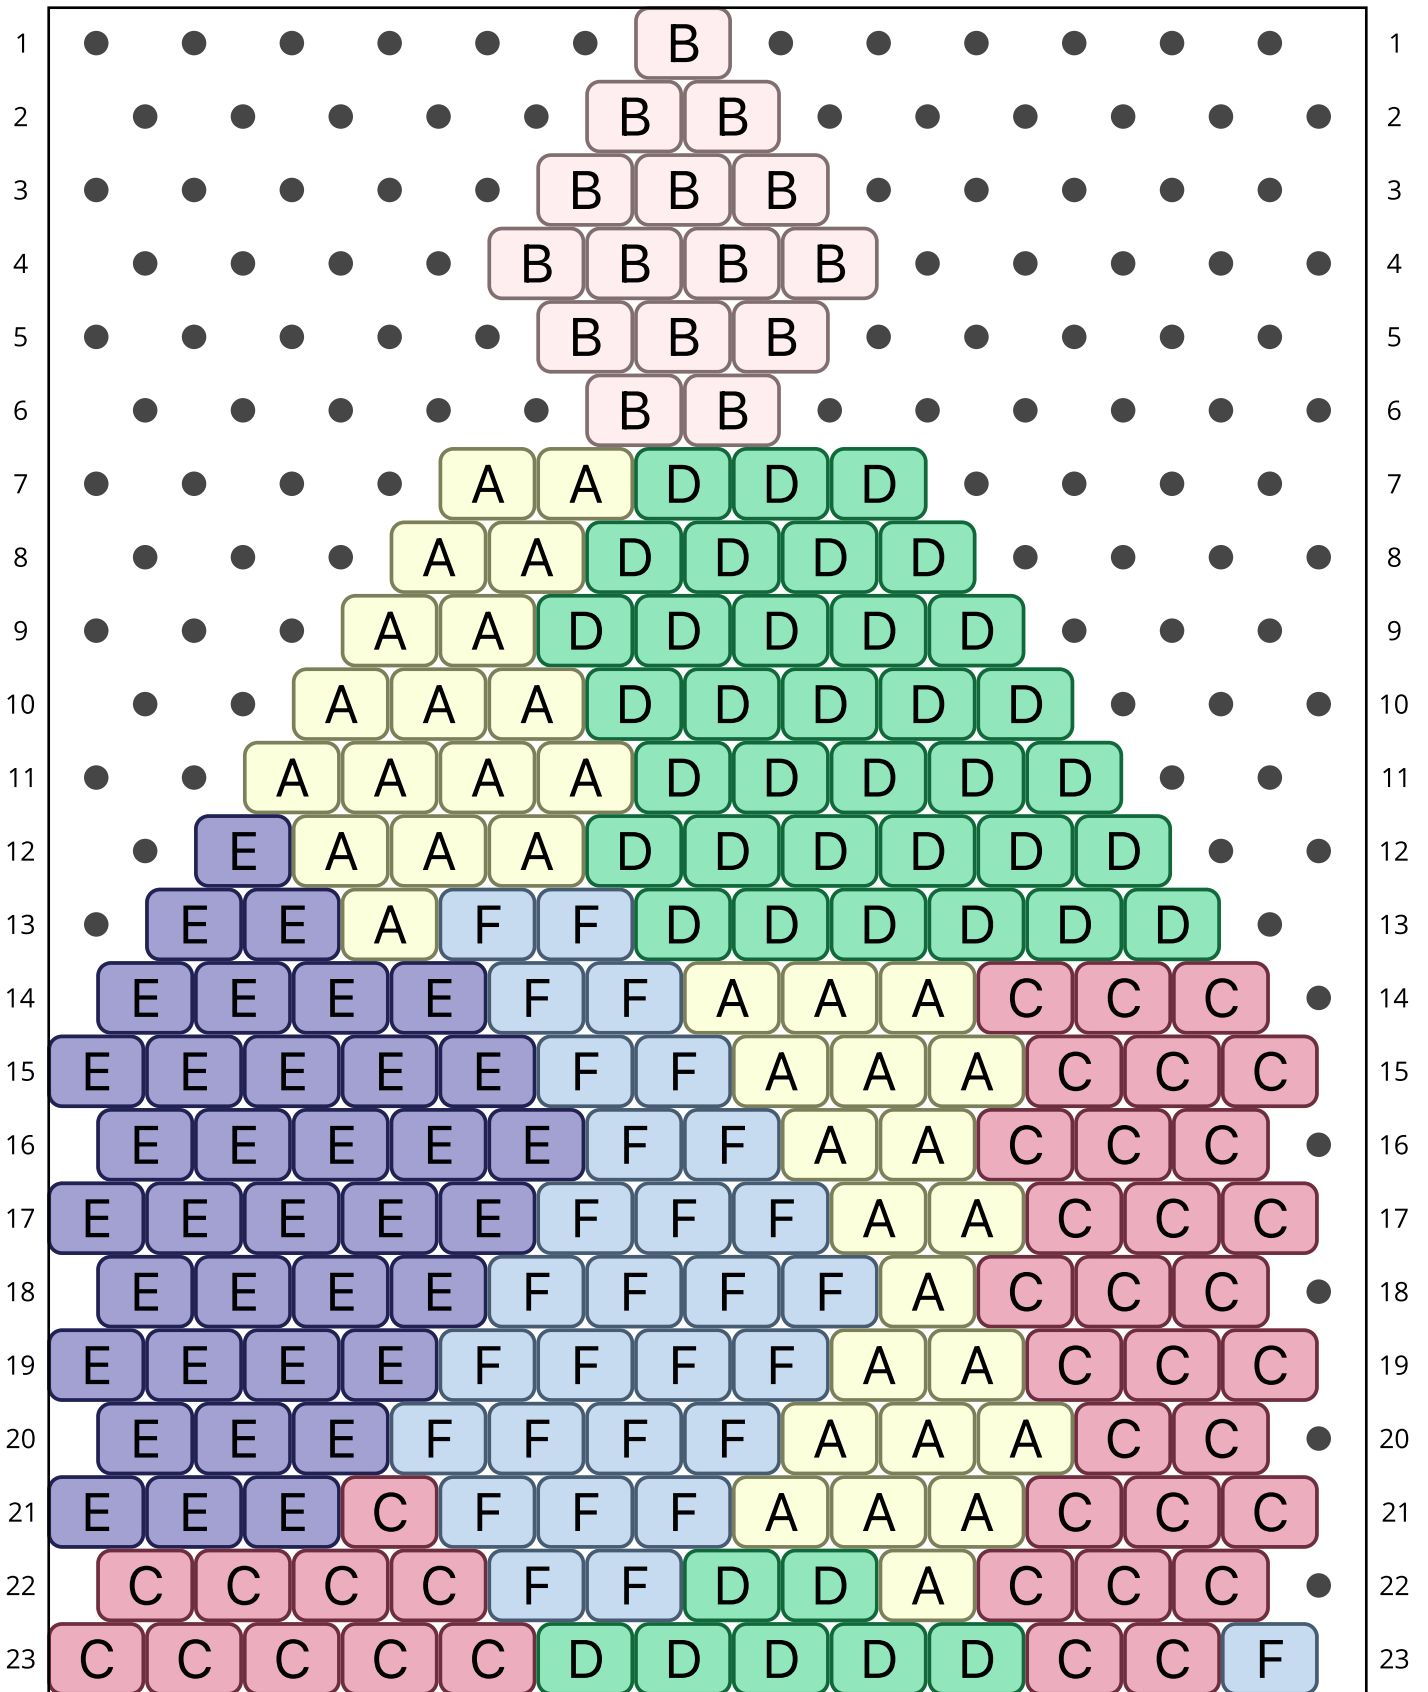

Whispers

Type: Brick

Width: 13

Height: 35

Finished size: 2,2 x 4,2 cm

Total beads: 274

© 2025 Emmanuelle Royer

www.yulumai.org

Copyright: yulumai2025

Word Chart

Row 1 (L) (1)B
Row 2 (R) (2)B
Row 3 (L) (3)B
Row 4 (R) (4)B
Row 5 (L) (3)B
Row 6 (R) (2)B
Row 7 (L) (3)D, (2)A
Row 8 (R) (2)A, (4)D
Row 9 (L) (5)D, (2)A
Row 10 (R) (3)A, (5)D
Row 11 (L) (5)D, (4)A
Row 12 (R) (1)E, (3)A, (6)D
Row 13 (L) (6)D, (2)F, (1)A, (2)E
Row 14 (R) (4)E, (2)F, (3)A, (3)C
Row 15 (L) (3)C, (3)A, (2)F, (5)E
Row 16 (R) (5)E, (2)F, (2)A, (3)C
Row 17 (L) (3)C, (2)A, (3)F, (5)E
Row 18 (R) (4)E, (4)F, (1)A, (3)C
Row 19 (L) (3)C, (2)A, (4)F, (4)E
Row 20 (R) (3)E, (4)F, (3)A, (2)C
Row 21 (L) (3)C, (3)A, (3)F, (1)C, (3)E
Row 22 (R) (4)C, (2)F, (2)D, (1)A, (3)C
Row 23 (L) (1)F, (2)C, (5)D, (5)C
Row 24 (R) (1)B, (3)C, (4)D, (4)F
Row 25 (L) (4)F, (3)D, (1)B, (2)C, (1)B
Row 26 (R) (1)B, (1)C, (2)B, (2)D, (4)F
Row 27 (L) (4)F, (1)D, (4)B
Row 28 (R) (4)B, (4)F
Row 29 (L) (4)F, (3)B
Row 30 (R) (2)B, (2)E, (2)F
Row 31 (L) (4)E, (1)B
Row 32 (R) (4)E
Row 33 (L) (3)E
Row 34 (R) (2)E
Row 35 (L) (1)E

Miyuki Delica 11/0 (DB)

A DB232
Light Lemon Ice Ceylon
Count: 37

B DB234
Baby Pink Ceylon
Count: 35

C DB236
Carnation Pink Ceylon
Count: 44

D DB237
Mint Green Ceylon
Count: 51

E DB240
Dark Sky Blue Ceylon
Count: 52

F DB257
Sky Blue Ceylon
Count: 55